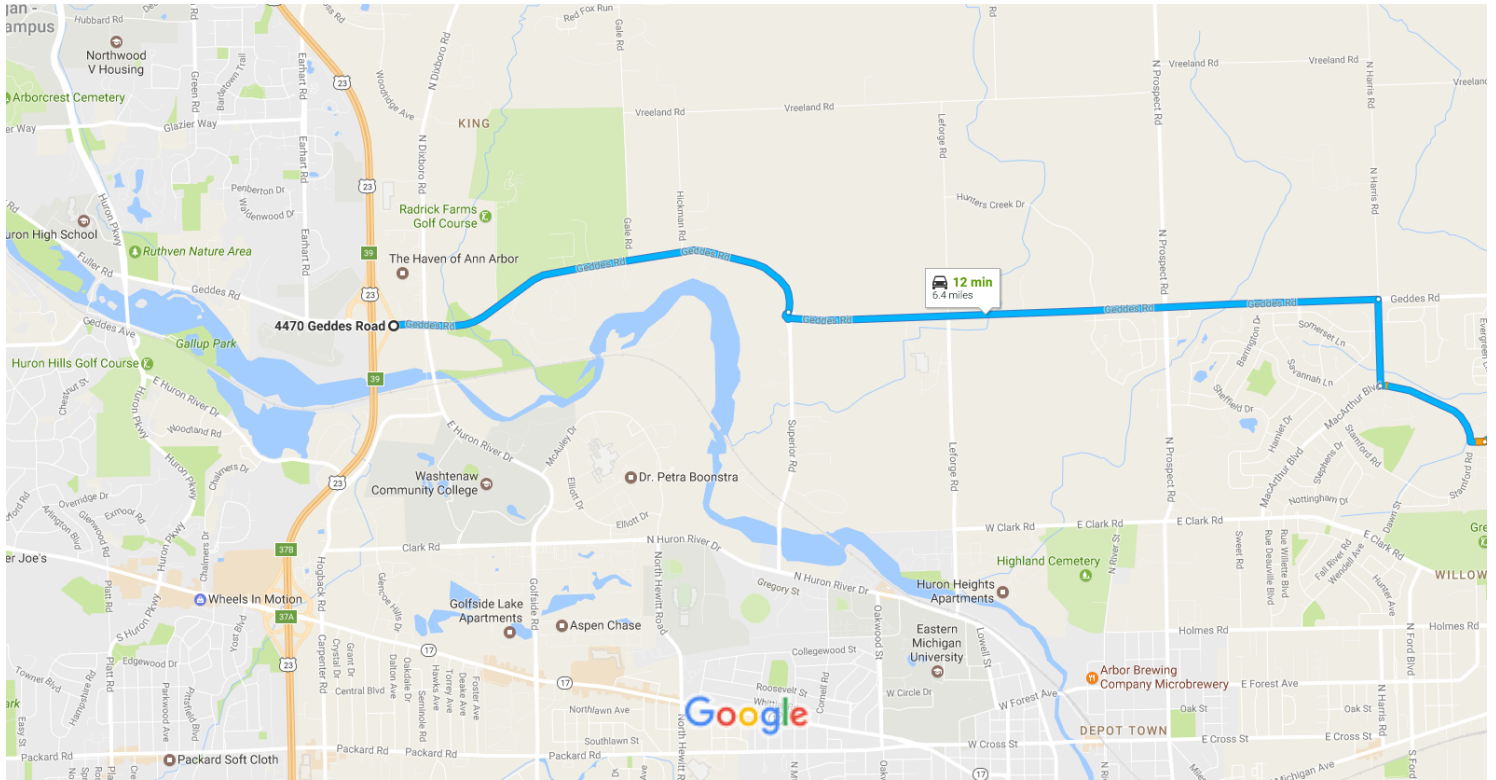

4470 Geddes Rd, Ann Arbor, MI 48105 to 1513 Harvest Ln

Drive 6.4 miles, 12 min

Map data ©2017 Google 2000 ft

### 4470 Geddes Rd

Ann Arbor, MI 48105

- ↑ 1. Head east on Geddes Rd toward N Dixboro Rd 2.1 mi

---

- 📍 2. At the traffic circle, take the 2nd exit and stay on Geddes Rd 2.8 mi

---

- ↘ 3. Turn right onto N Harris Rd 0.4 mi

---

- ↙ 4. Turn left onto MacArthur Blvd 0.5 mi

---

- ↙ 5. Turn left onto Bazley Blvd 348 ft

---

- ↙ 6. Turn left to stay on Bazley Blvd 351 ft

---

- ↑ 7. Bazley Blvd turns right and becomes Harvest Ln 0.4 mi  
i Destination will be on the right

### 1513 Harvest Ln

Superior Charter Twp, MI 48198

4/22/2017

4470 Geddes Rd, Ann Arbor, MI 48105 to 1513 Harvest Ln - Google Maps

These directions are for planning purposes only. You may find that construction projects, traffic, weather, or other events may cause conditions to differ from the map results, and you should plan your route accordingly. You must obey all signs or notices regarding your route.